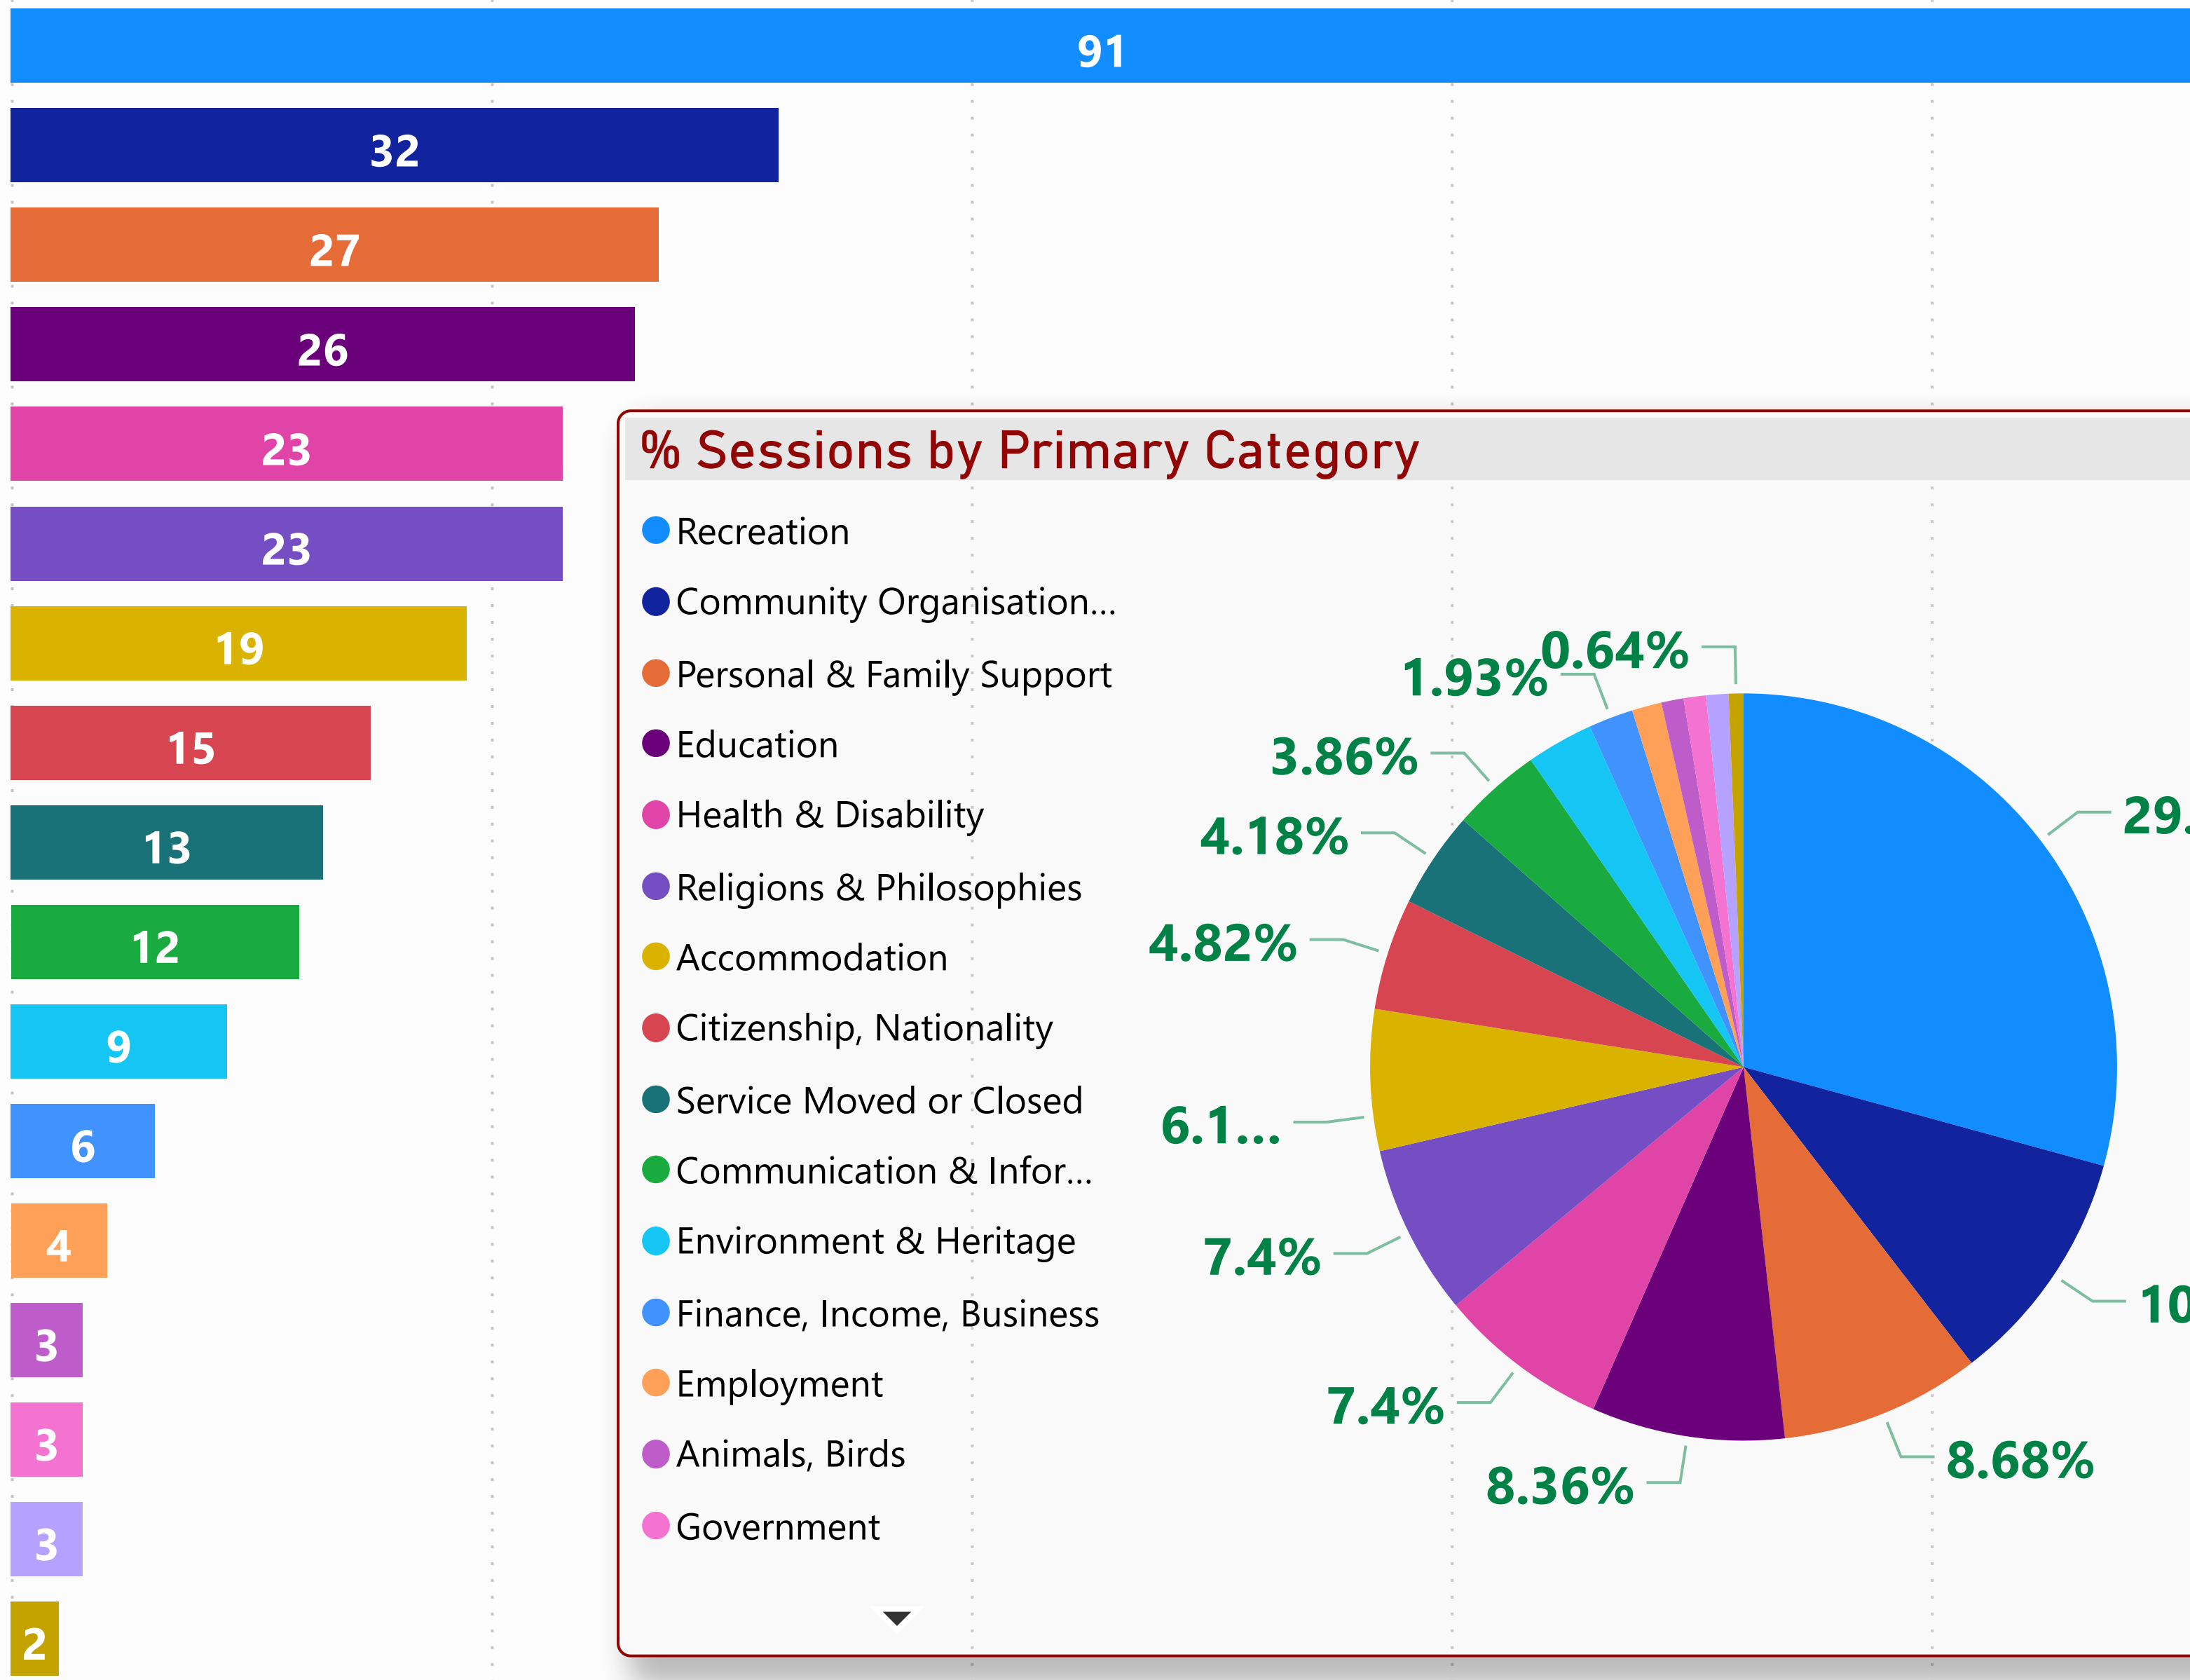

Norwood, Payneham, St Peters Council - Organization Count by Primary Category (FY 2019-2020)

Recreation
Community Organisation & Development
Personal & Family Support
Education
Health & Disability
Religions & Philosophies
Accommodation
Citizenship, Nationality
Service Moved or Closed
Communication & Information Services
Environment & Heritage
Finance, Income, Business
Employment
Animals, Birds
Government
Law & Justice
Material & Practical Needs

Norwood, Payneham, St Peters Council - Sessions by Organization (FY 2019-2020)

Sessions

Primary Category

- ▶ Accommodation
- ▶ Animals, Birds
- ▶ Citizenship, Nationality
- ▶ Communication & Information Services
- ▶ Community Organisation & Development
- ▶ Education
- ▶ Employment
- ▶ Environment & Heritage
- ▶ Finance, Income, Business
- ▶ Government
- ▶ Health & Disability
- ▶ Law & Justice
- ▶ Material & Practical Needs
- ▶ Personal & Family Support
- ▶ Recreation
- ▶ Religions & Philosophies
- ▶ Service Moved or Closed