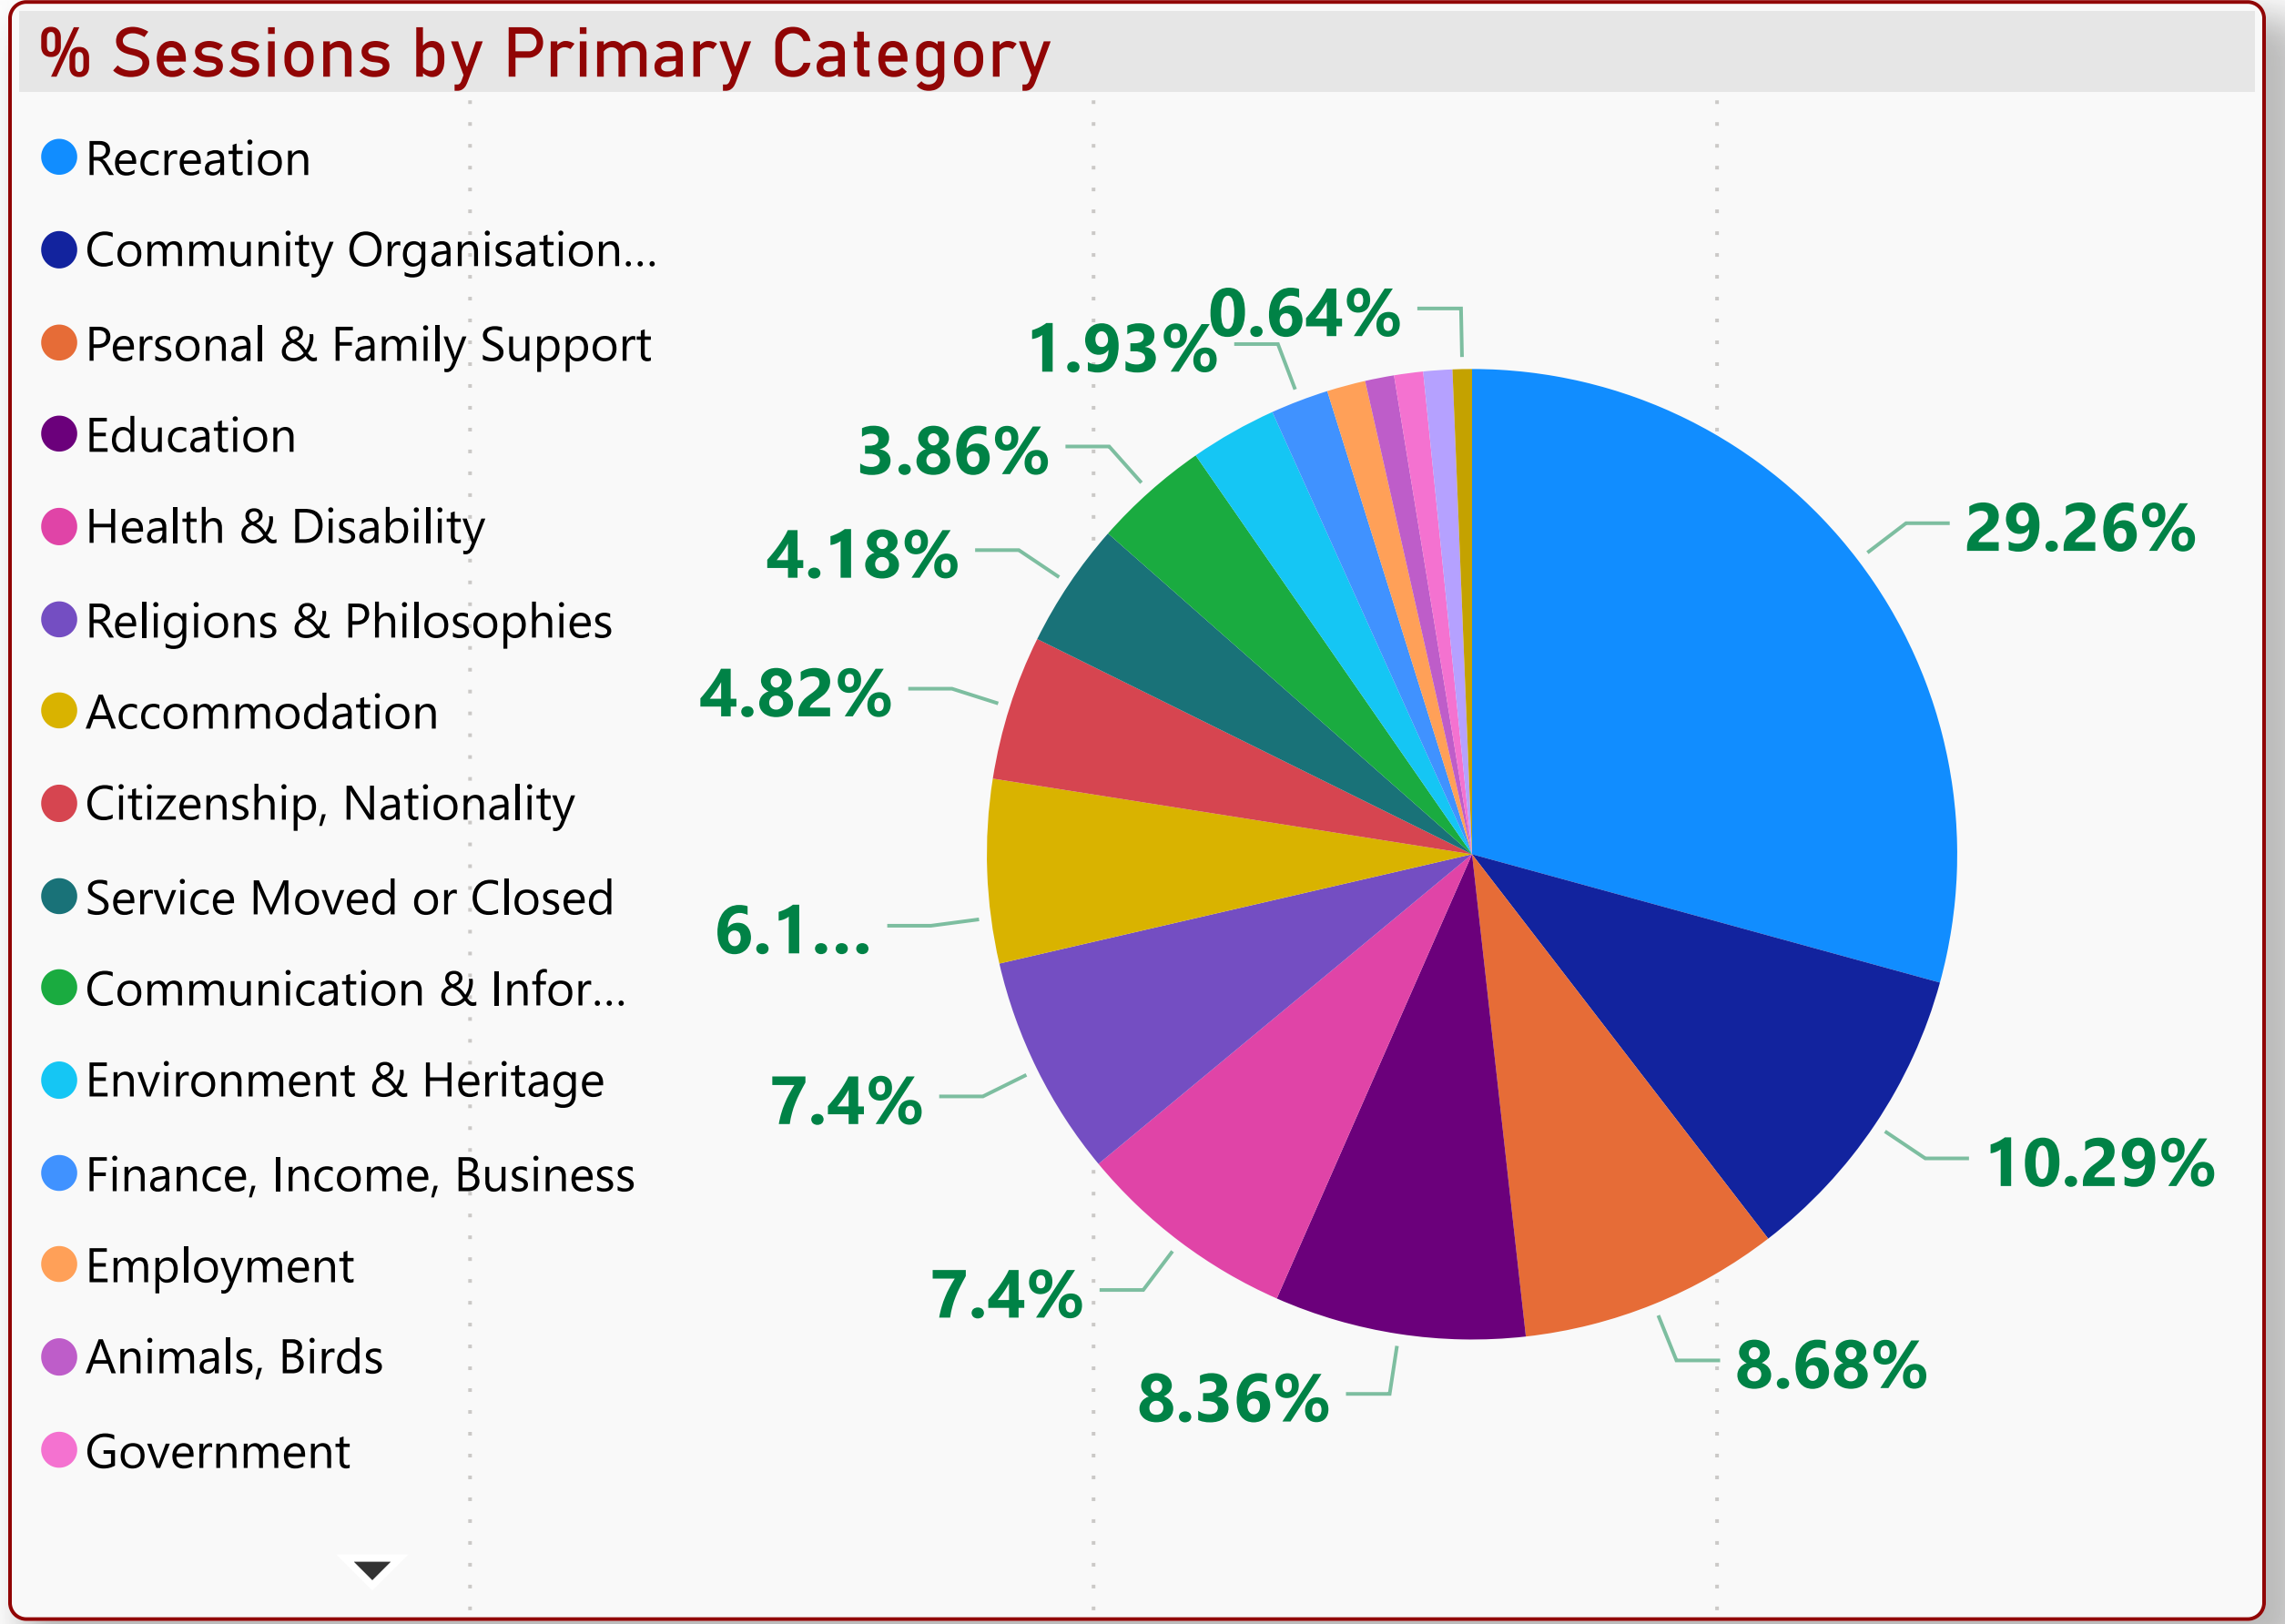

Norwood, Payneham, St Peters Council - Organization Count by Primary Category (FY 2019-2020)

Recreation
Community Organisation & Development
Personal & Family Support
Education
Health & Disability
Religions & Philosophies
Accommodation
Citizenship, Nationality
Service Moved or Closed
Communication & Information Services
Environment & Heritage
Finance, Income, Business
Employment
Animals, Birds
Government
Law & Justice
Material & Practical Needs

Norwood, Payneham, St Peters Council - Sessions by Organization (FY 2019-2020)

Sessions

Primary Category

- ▶ Accommodation
- ▶ Animals, Birds
- ▶ Citizenship, Nationality
- ▶ Communication & Information Services
- ▶ Community Organisation & Development
- ▶ Education
- ▶ Employment
- ▶ Environment & Heritage
- ▶ Finance, Income, Business
- ▶ Government
- ▶ Health & Disability
- ▶ Law & Justice
- ▶ Material & Practical Needs
- ▶ Personal & Family Support
- ▶ Recreation
- ▶ Religions & Philosophies
- ▶ Service Moved or Closed