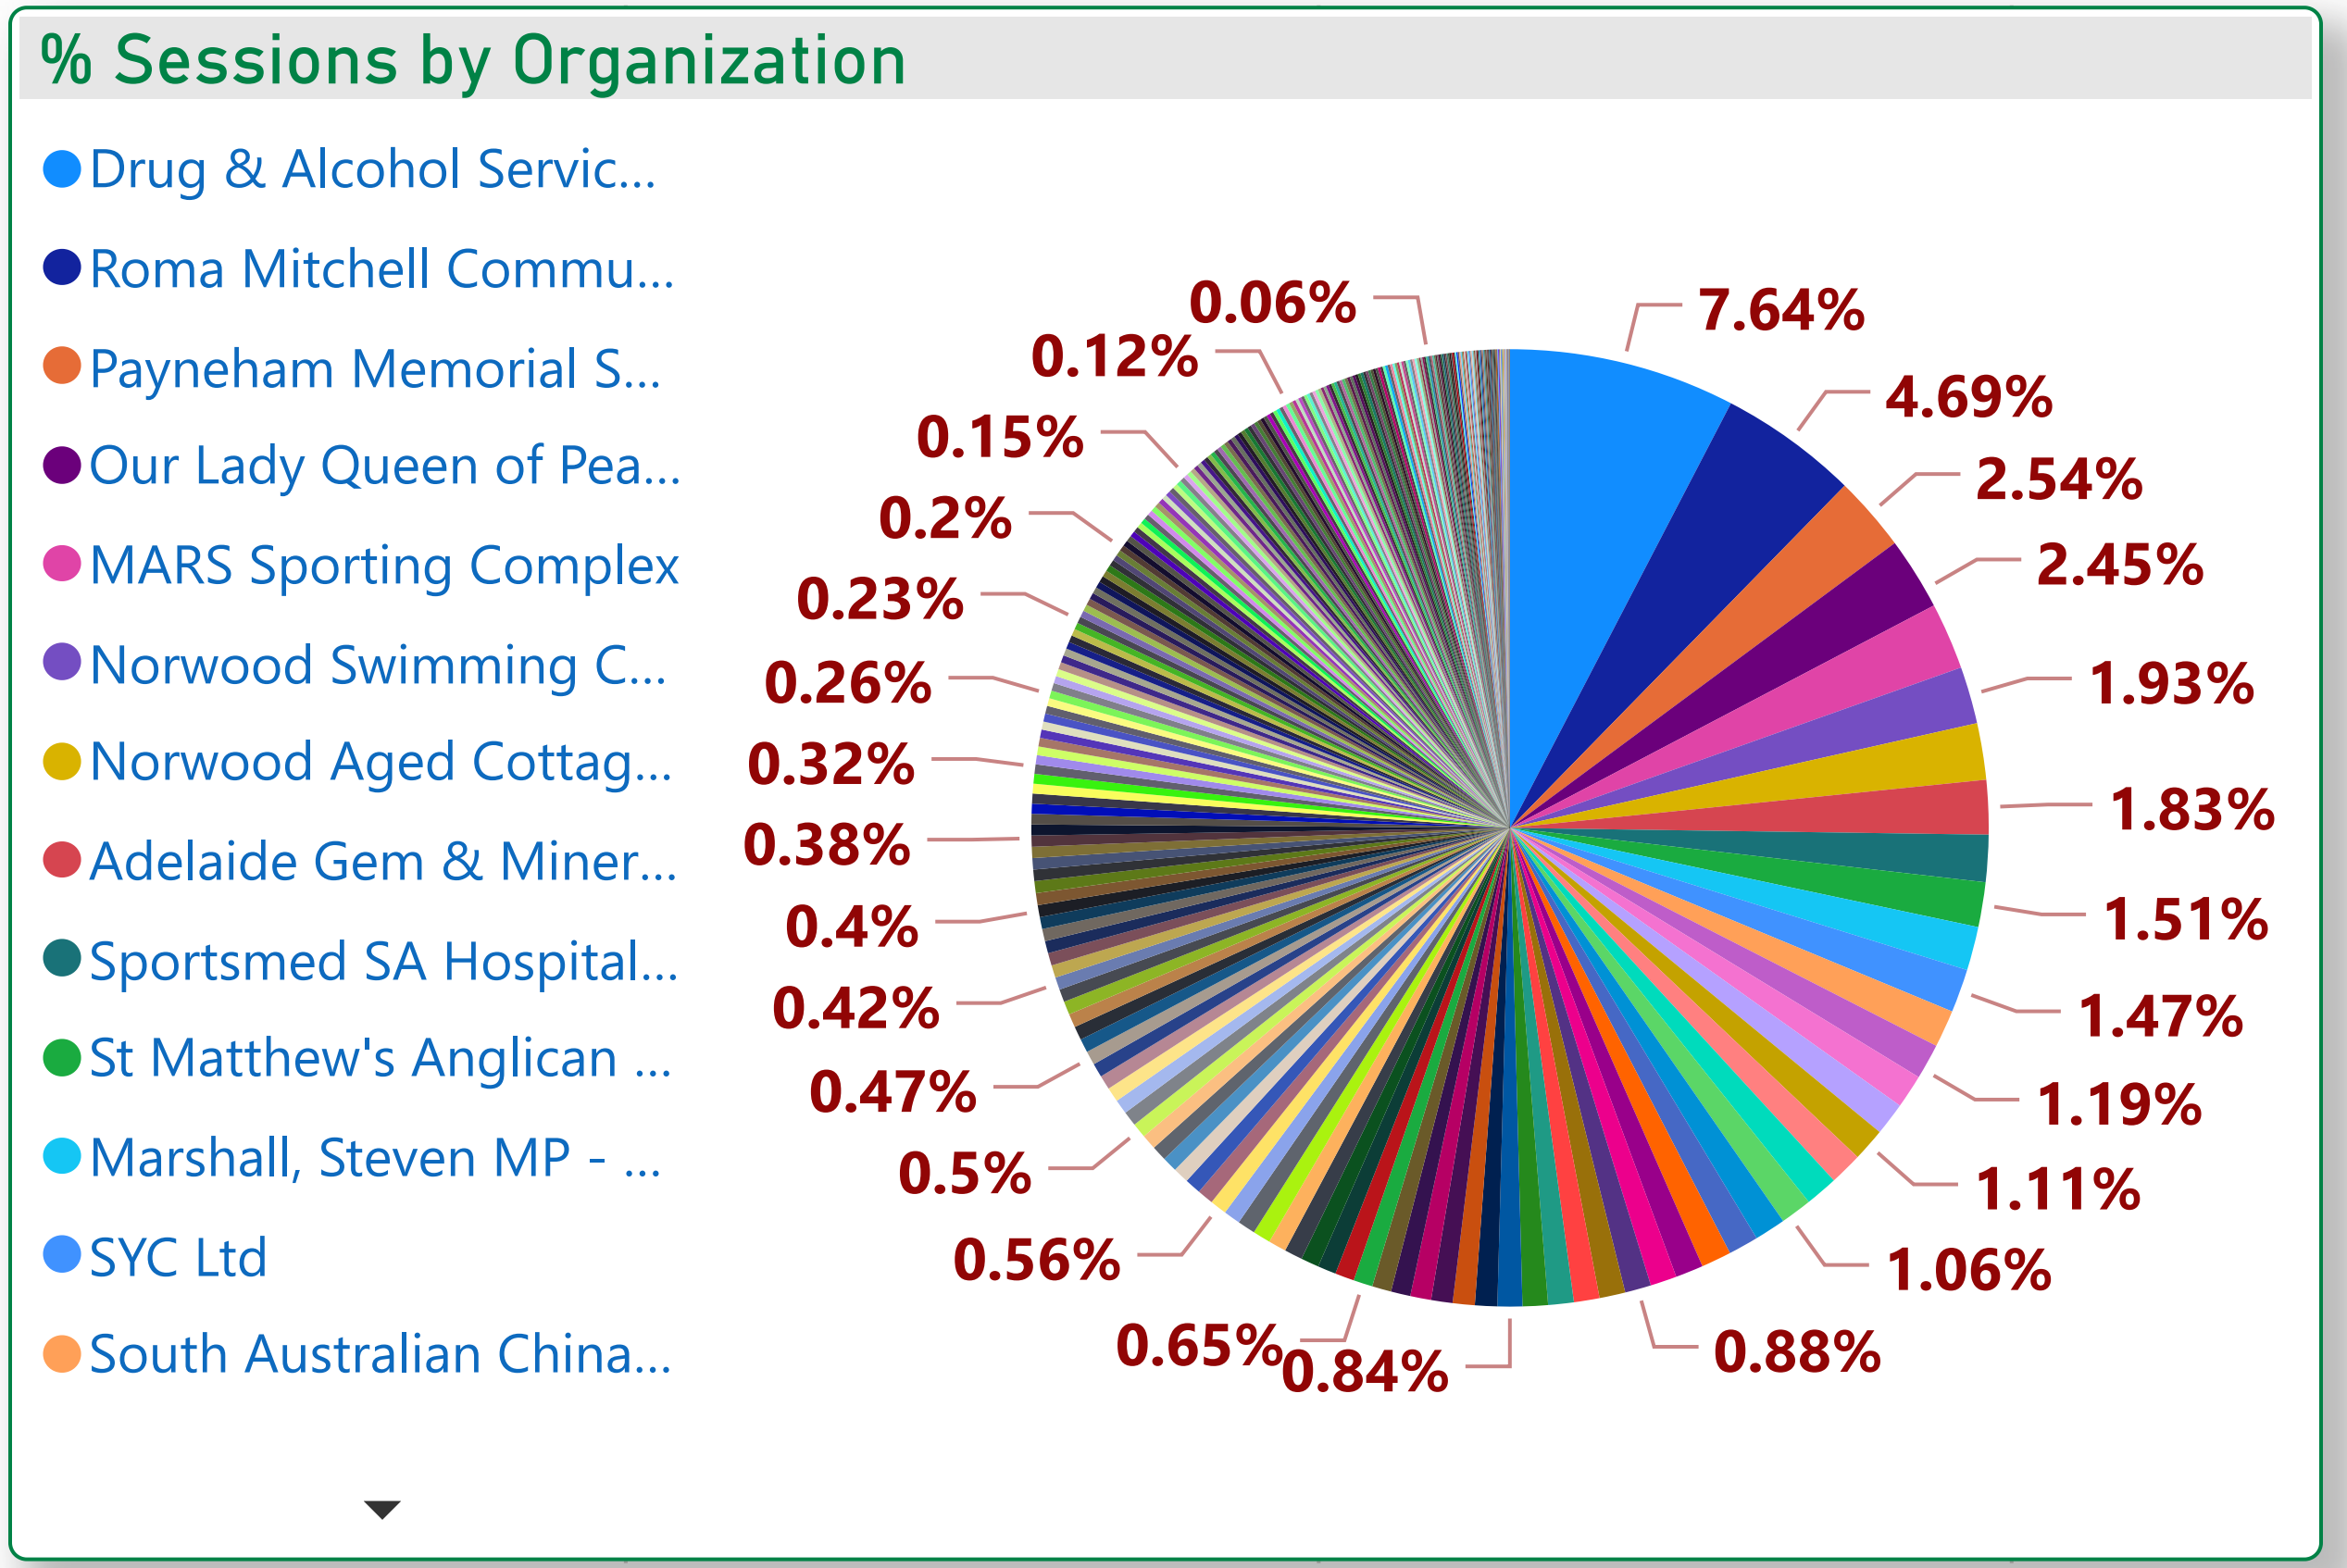

Norwood, Payneham, St Peters Council - Organization Count by Primary Category (FY 2019-2020)

Recreation
Community Organisation & Development
Personal & Family Support
Education
Health & Disability
Religions & Philosophies
Accommodation
Citizenship, Nationality
Service Moved or Closed
Communication & Information Services
Environment & Heritage
Finance, Income, Business
Employment
Animals, Birds
Government
Law & Justice
Material & Practical Needs

Norwood, Payneham, St Peters Council - Sessions by Organization (FY 2019-2020)

Sessions

Primary Category

- ▶ Accommodation
- ▶ Animals, Birds
- ▶ Citizenship, Nationality
- ▶ Communication & Information Services
- ▶ Community Organisation & Development
- ▶ Education
- ▶ Employment
- ▶ Environment & Heritage
- ▶ Finance, Income, Business
- ▶ Government
- ▶ Health & Disability
- ▶ Law & Justice
- ▶ Material & Practical Needs
- ▶ Personal & Family Support
- ▶ Recreation
- ▶ Religions & Philosophies
- ▶ Service Moved or Closed