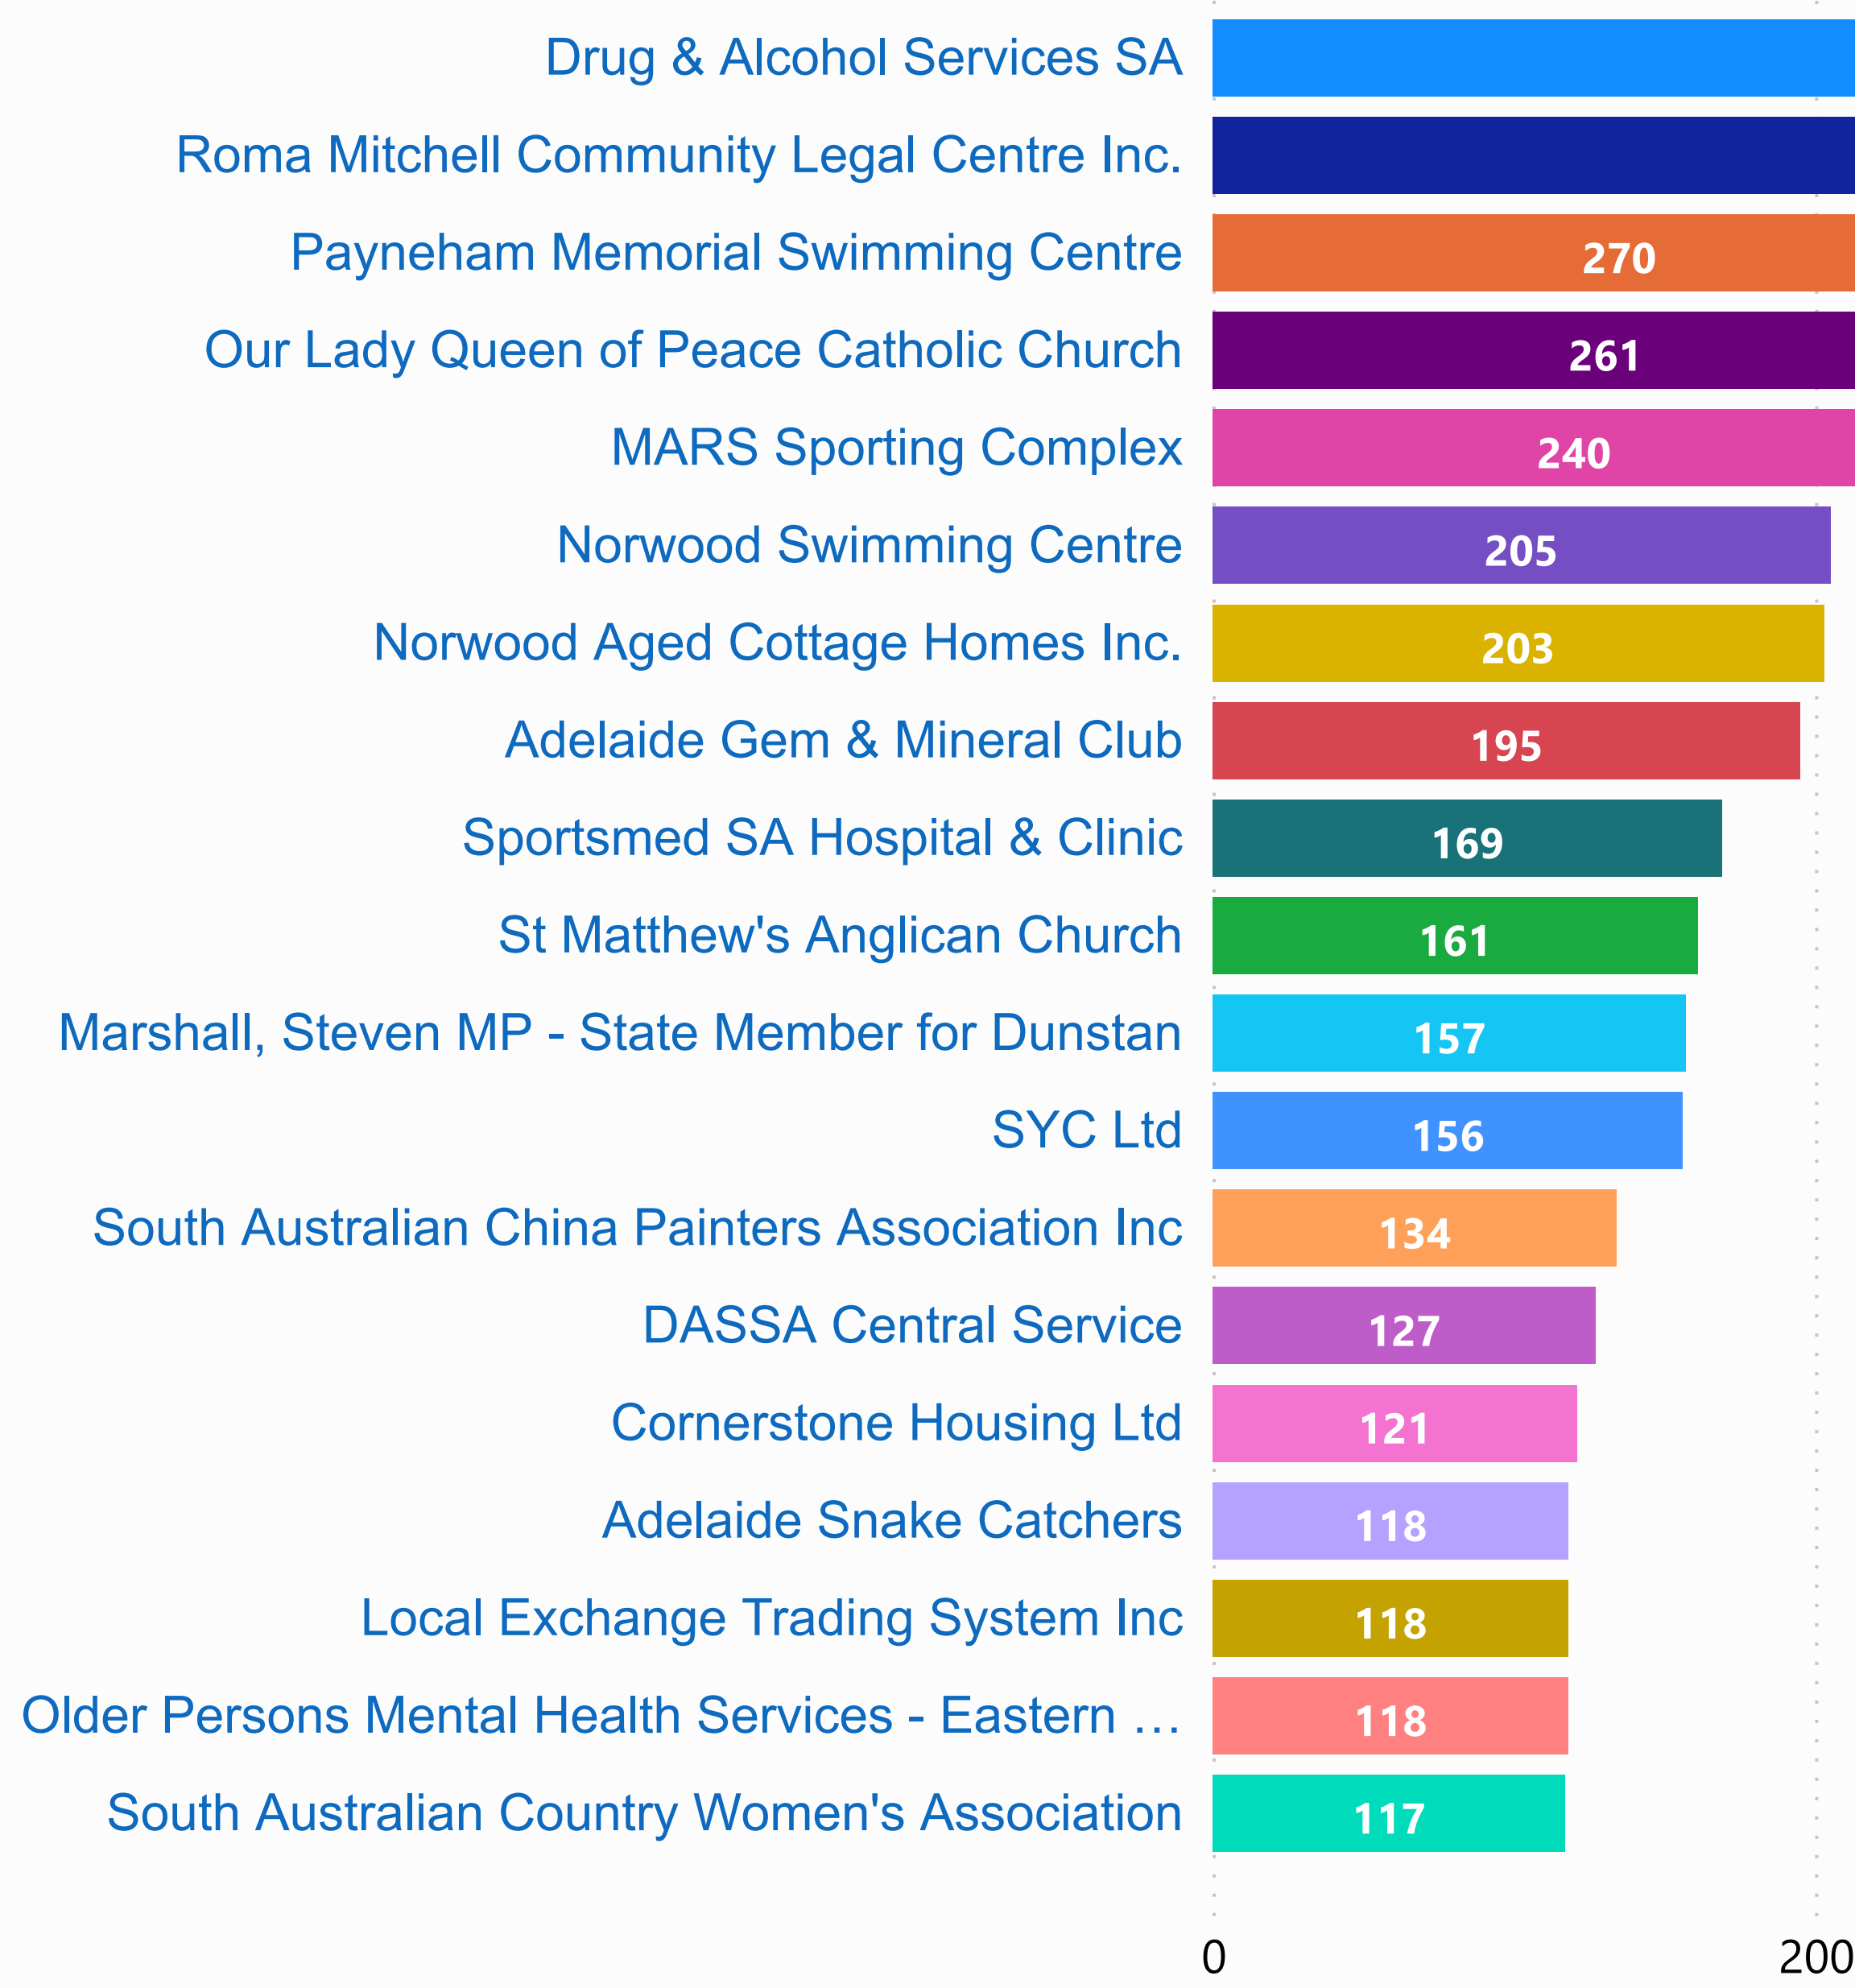

Norwood, Payneham, St Peters Council - Organization Count by Primary Category (FY 2019-2020)

Recreation
Community Organisation & Development
Personal & Family Support
Education
Health & Disability
Religions & Philosophies
Accommodation
Citizenship, Nationality
Service Moved or Closed
Communication & Information Services
Environment & Heritage
Finance, Income, Business
Employment
Animals, Birds
Government
Law & Justice
Material & Practical Needs

Norwood, Payneham, St Peters Council - Sessions by Organization (FY 2019-2020)

Sessions

Primary Category

- ▶ Accommodation
- ▶ Animals, Birds
- ▶ Citizenship, Nationality
- ▶ Communication & Information Services
- ▶ Community Organisation & Development
- ▶ Education
- ▶ Employment
- ▶ Environment & Heritage
- ▶ Finance, Income, Business
- ▶ Government
- ▶ Health & Disability
- ▶ Law & Justice
- ▶ Material & Practical Needs
- ▶ Personal & Family Support
- ▶ Recreation
- ▶ Religions & Philosophies
- ▶ Service Moved or Closed